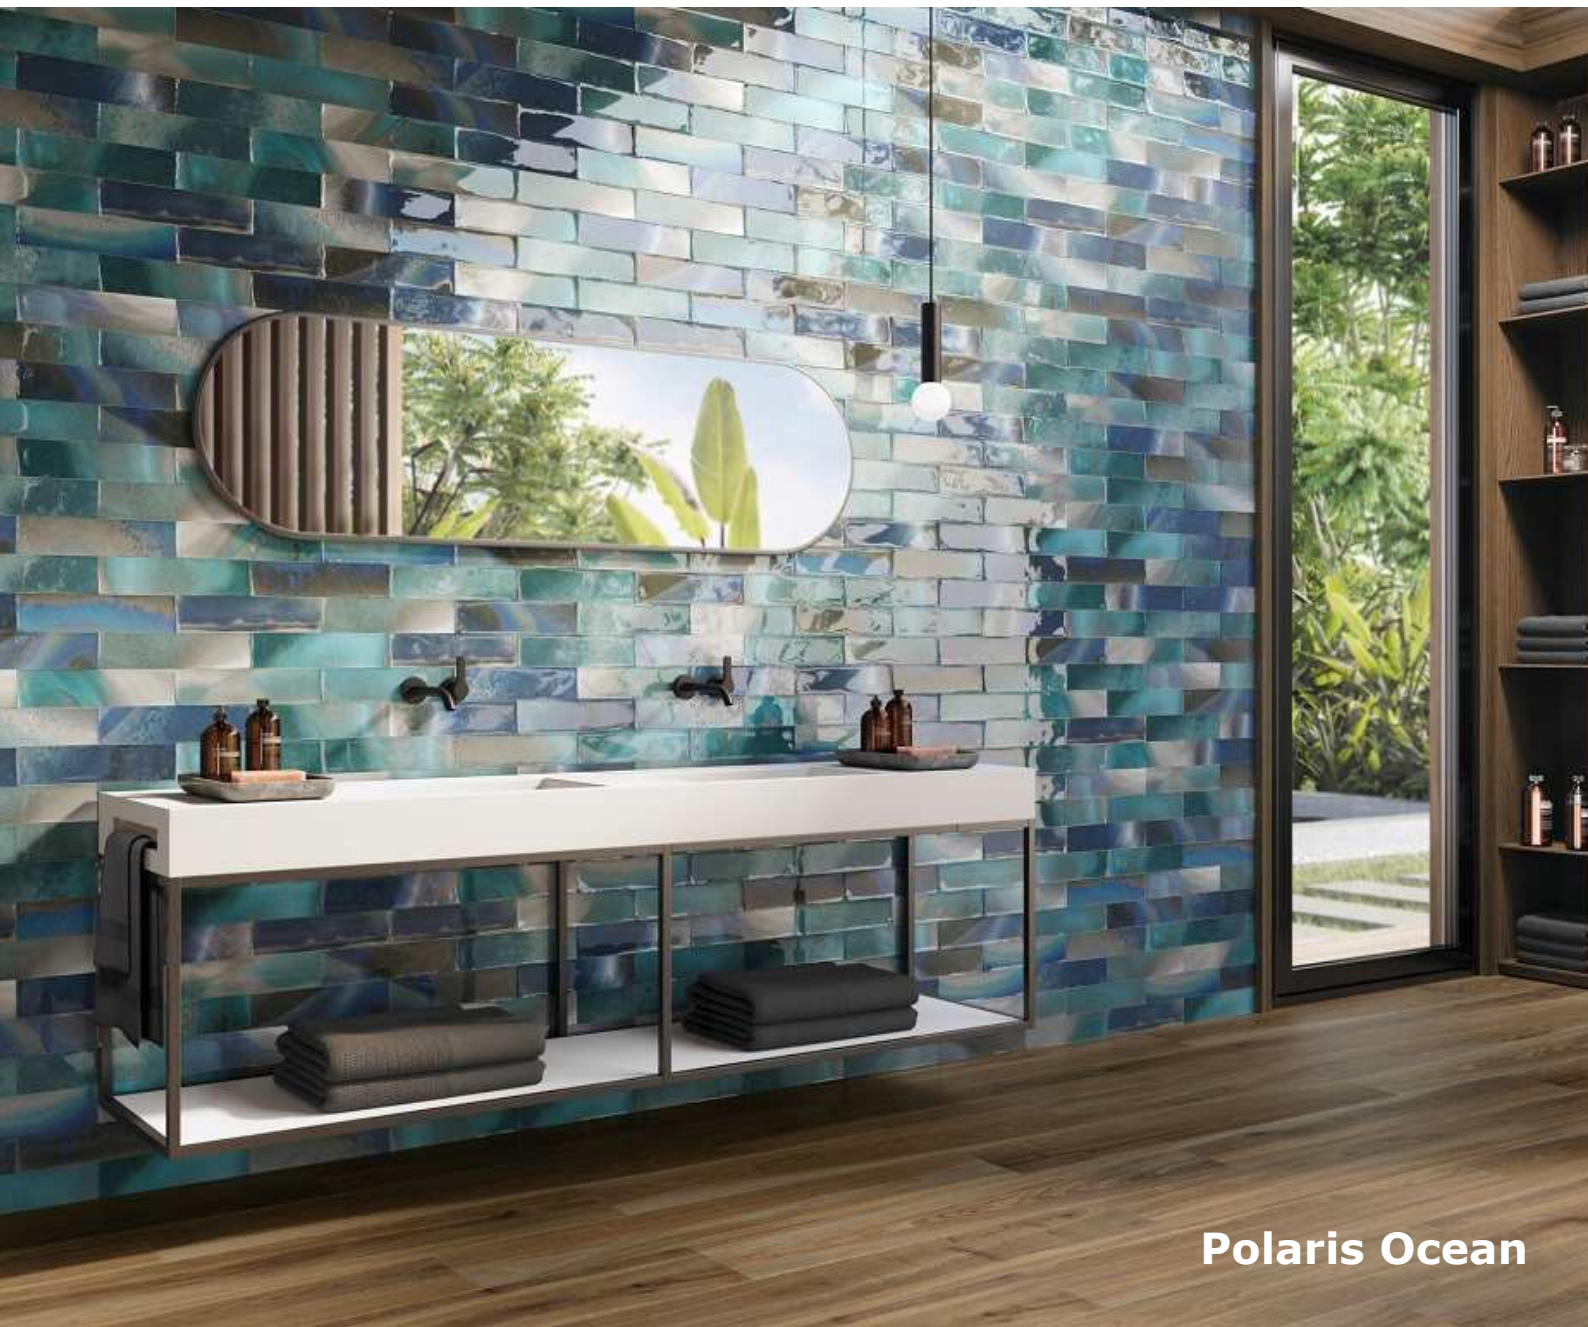

Polaris Ocean

Hanoi Collection (NEW)

1. Hanoi Black Ash
200x65

2. Hanoi White
200x65

3. Hanoi Celadon Ash
200x65

4. Hanoi Wild
Olive 200x65

Code	Description	Unit	Box Size Mt	Group	Type	Finish
1. ASG1754	Hanoi Black Ash 200x65	Box	0.50	WL	WBody	
2. ASG1755	Hanoi White 200x65	Box	0.50	WL	WBody	
3. ASG1756	Hanoi Celadon Ash 200x65	Box	0.50	WL	WBody	
4. ASG1757	Hanoi Wild Olive 200x65	Box	0.50	WL	WBody	