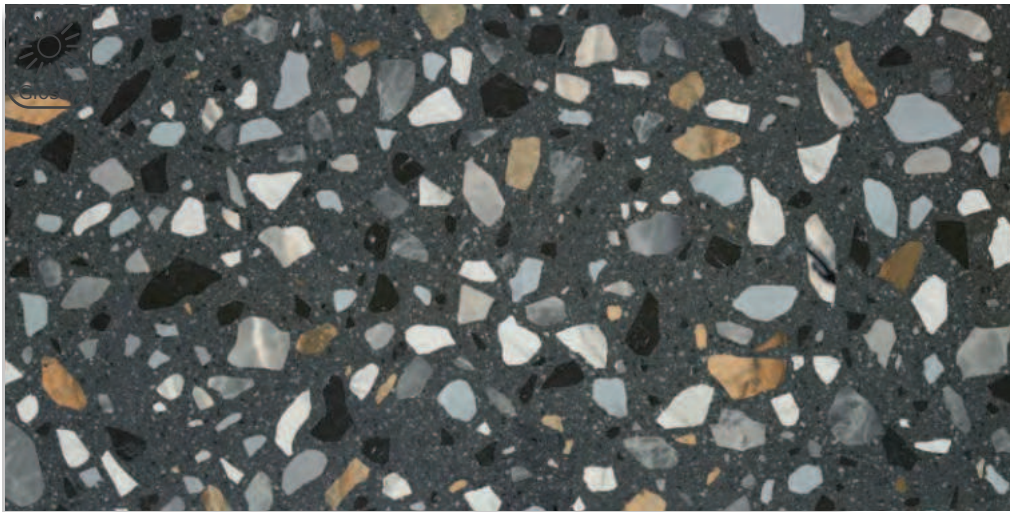

2. Crisp Graphite X Décor Polished 1200x600 Rect

Code	Description	Unit	Box Size Mt	Group	Type	Finish
1. ASG1324	Crisp Graphite Polished 1200x600 Rect	Box	1.44	WL	GPor	Pol
2. ASG1325	Crisp Graphite X Décor Polished 1200x600 Rect	Box	1.44	FL	GPor	Pol