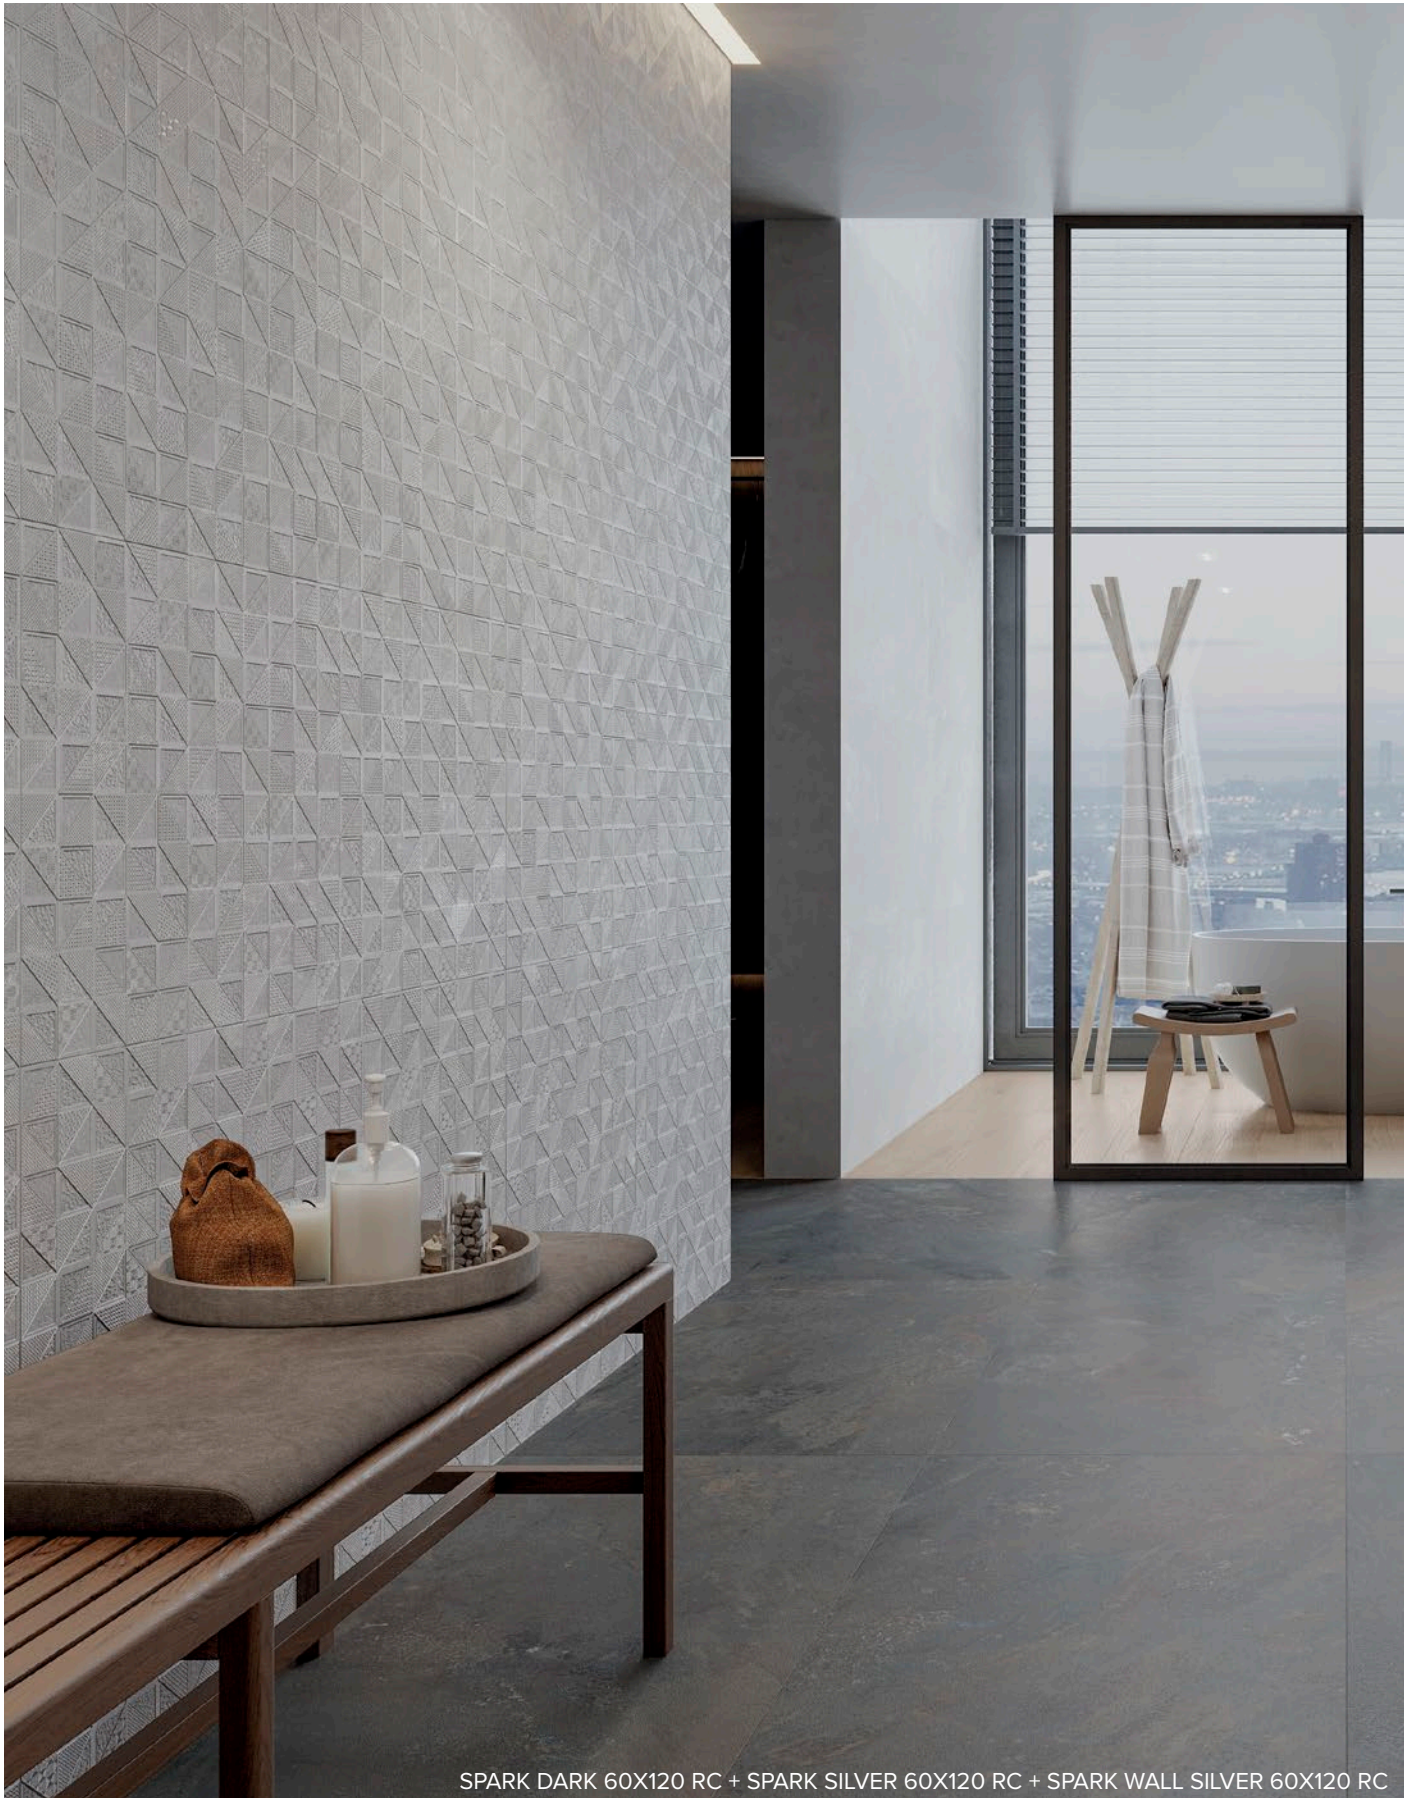

SPARK DARK 60X120 RC + SPARK SILVER 60X120 RC + SPARK WALL SILVER 60X120 RC

SPARK SILVER

60X120 / 24"X47" RC 227108 M36

SPARK GREY

60X120 / 24"X47" RC 227109 M36

SPARK DARK

60X120 / 24"X47" RC 227111 M36

SPARK OXIDE