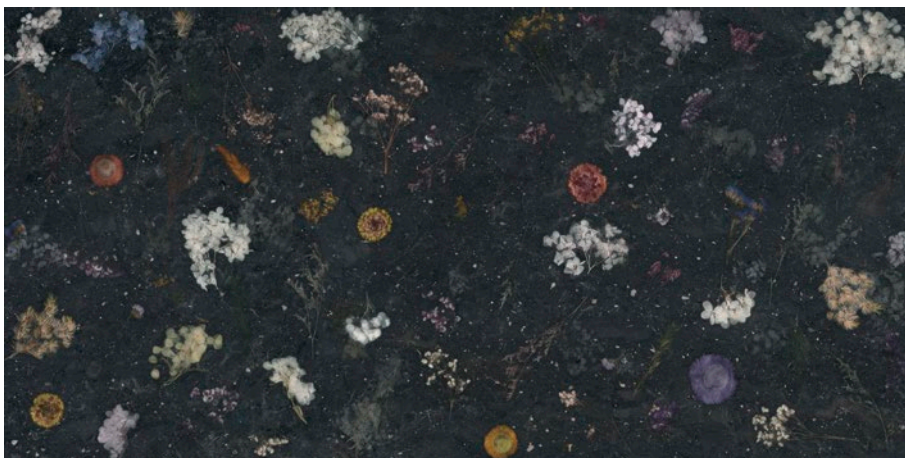

SPACE DECOR BLACK

60X120 / 24"X47" RC NTECH	240104	M45