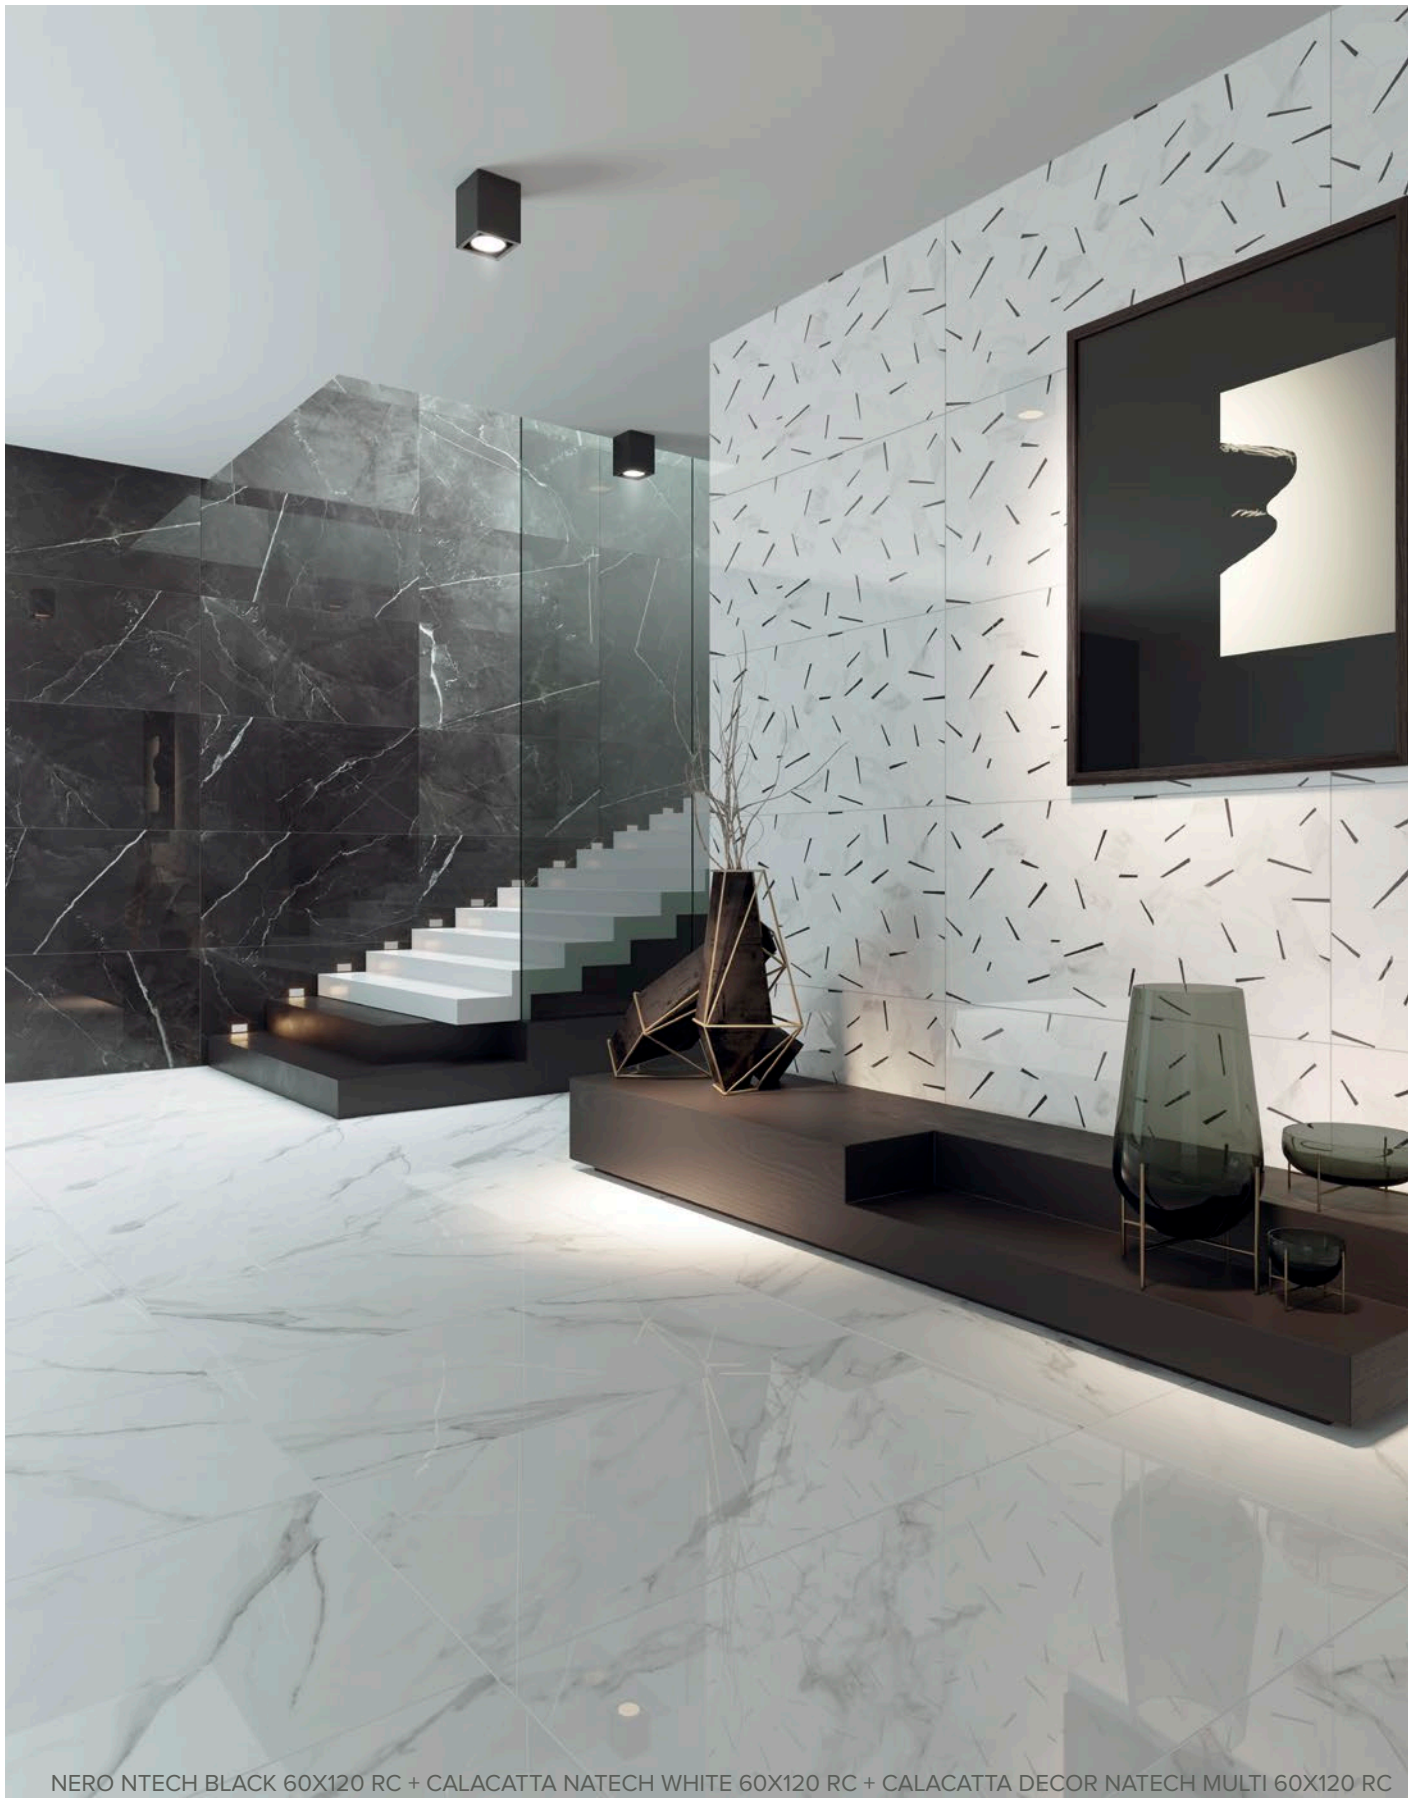

ICON

60x120 RC · 24"x47" / 60x60 RC · 24"x24"

PORCELÁNICO

NERO NTECH BLACK 60X120 RC + CALACATTA NATECH WHITE 60X120 RC + CALACATTA DECOR NATECH MULTI 60X120 RC